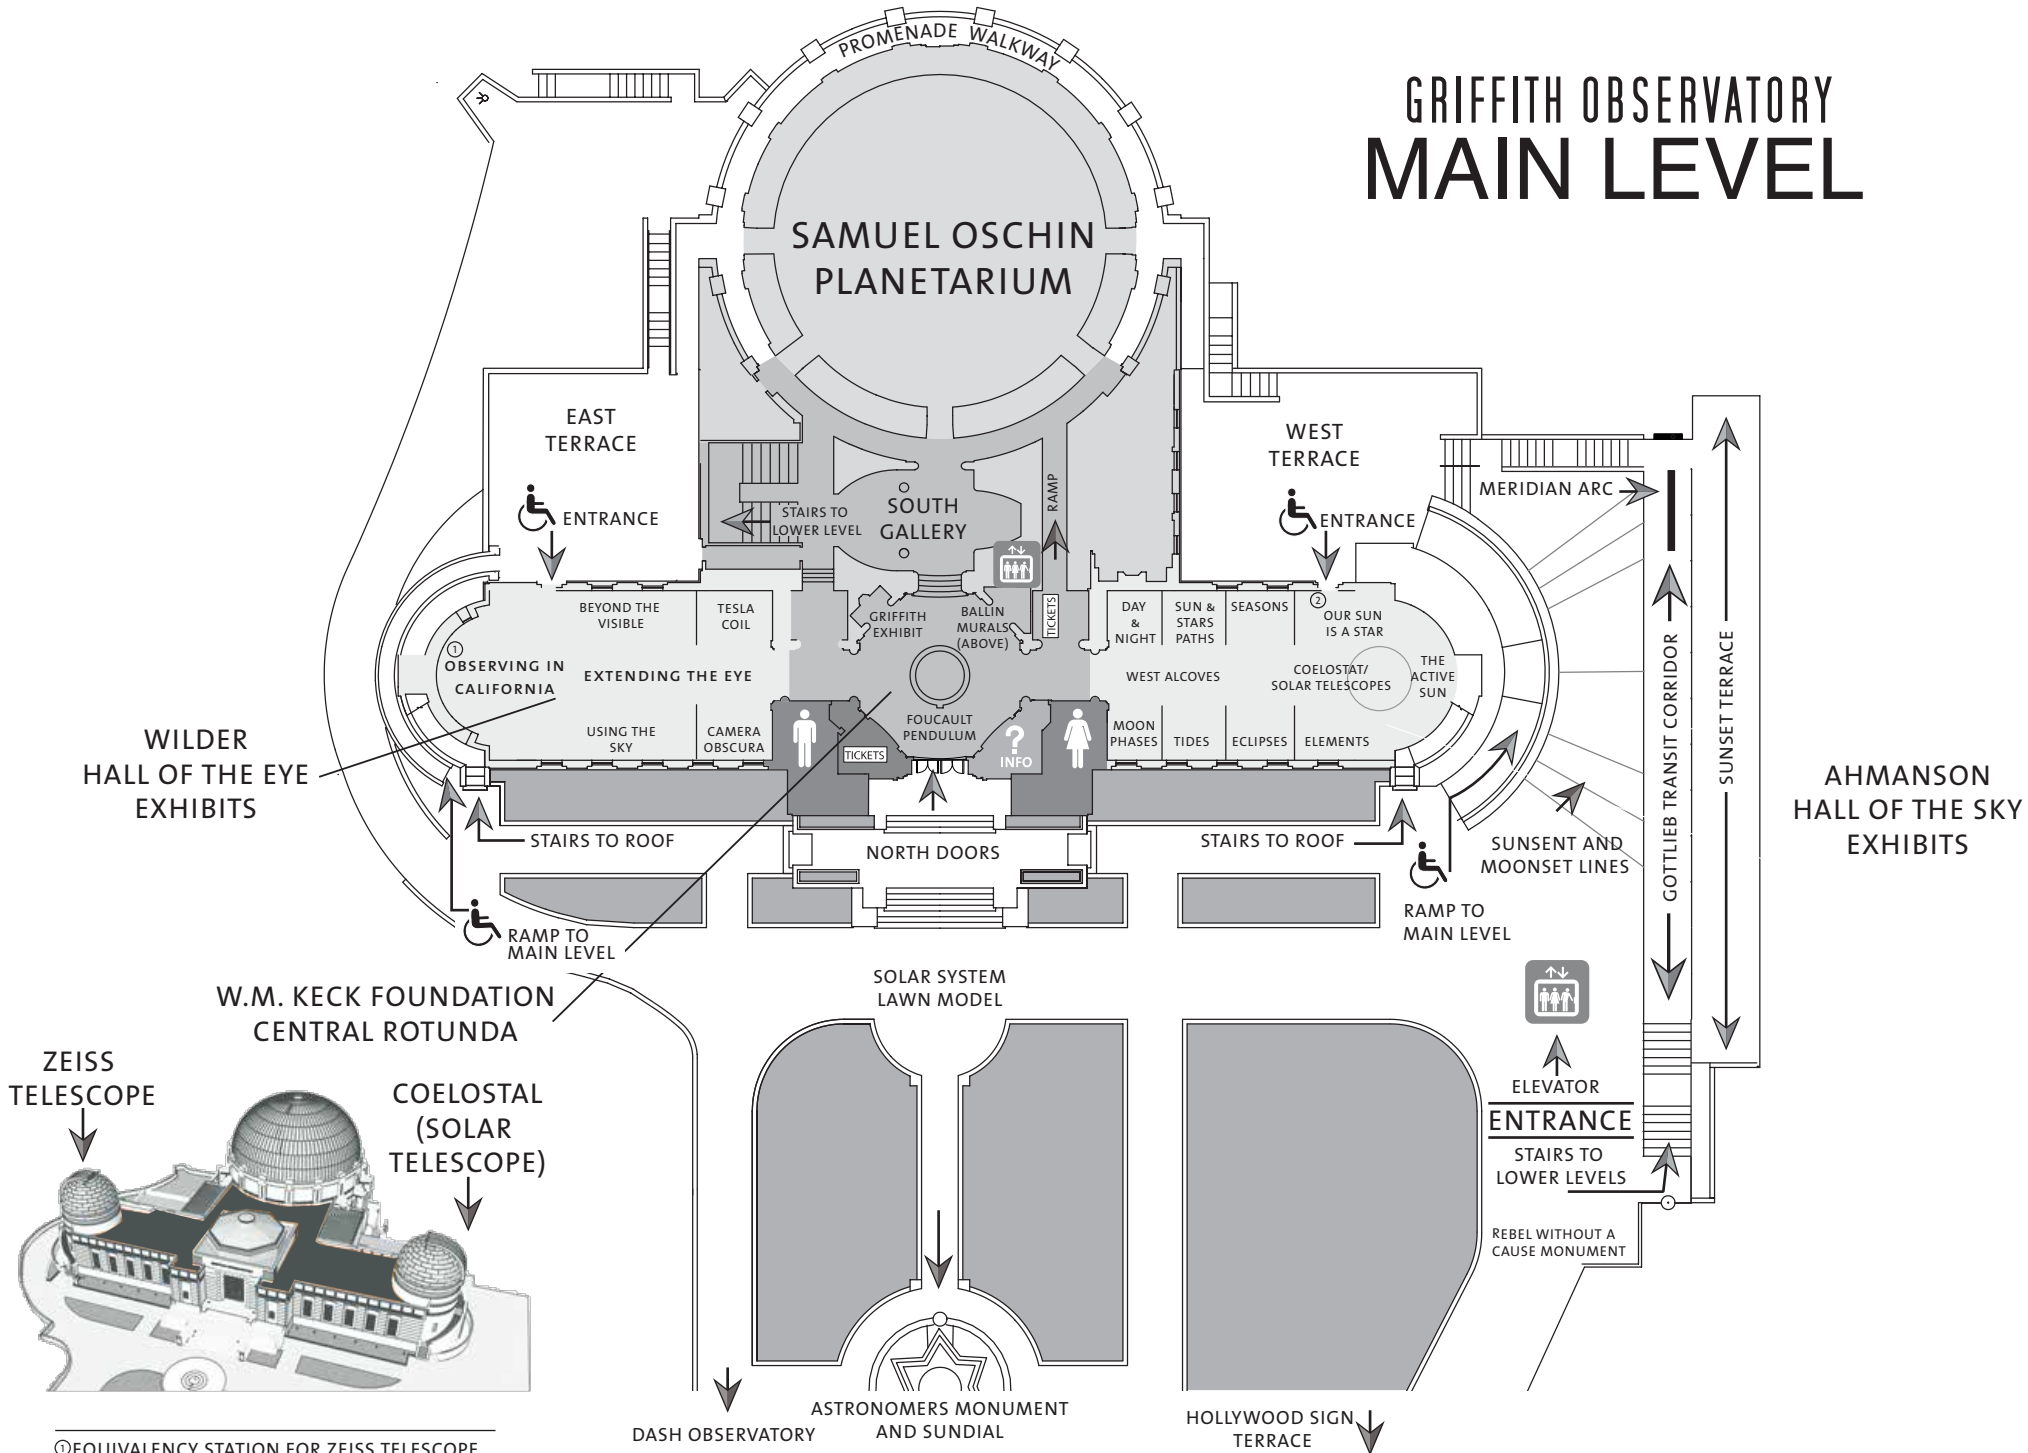

# GRIFFITH OBSERVATORY MAIN LEVEL

- ① EQUIVALENCY STATION FOR ZEISS TELESCOPE
- ② EQUIVALENCY STATION FOR SOLAR TELESCOPE

# GRIFFITH OBSERVATORY LOWER LEVELS