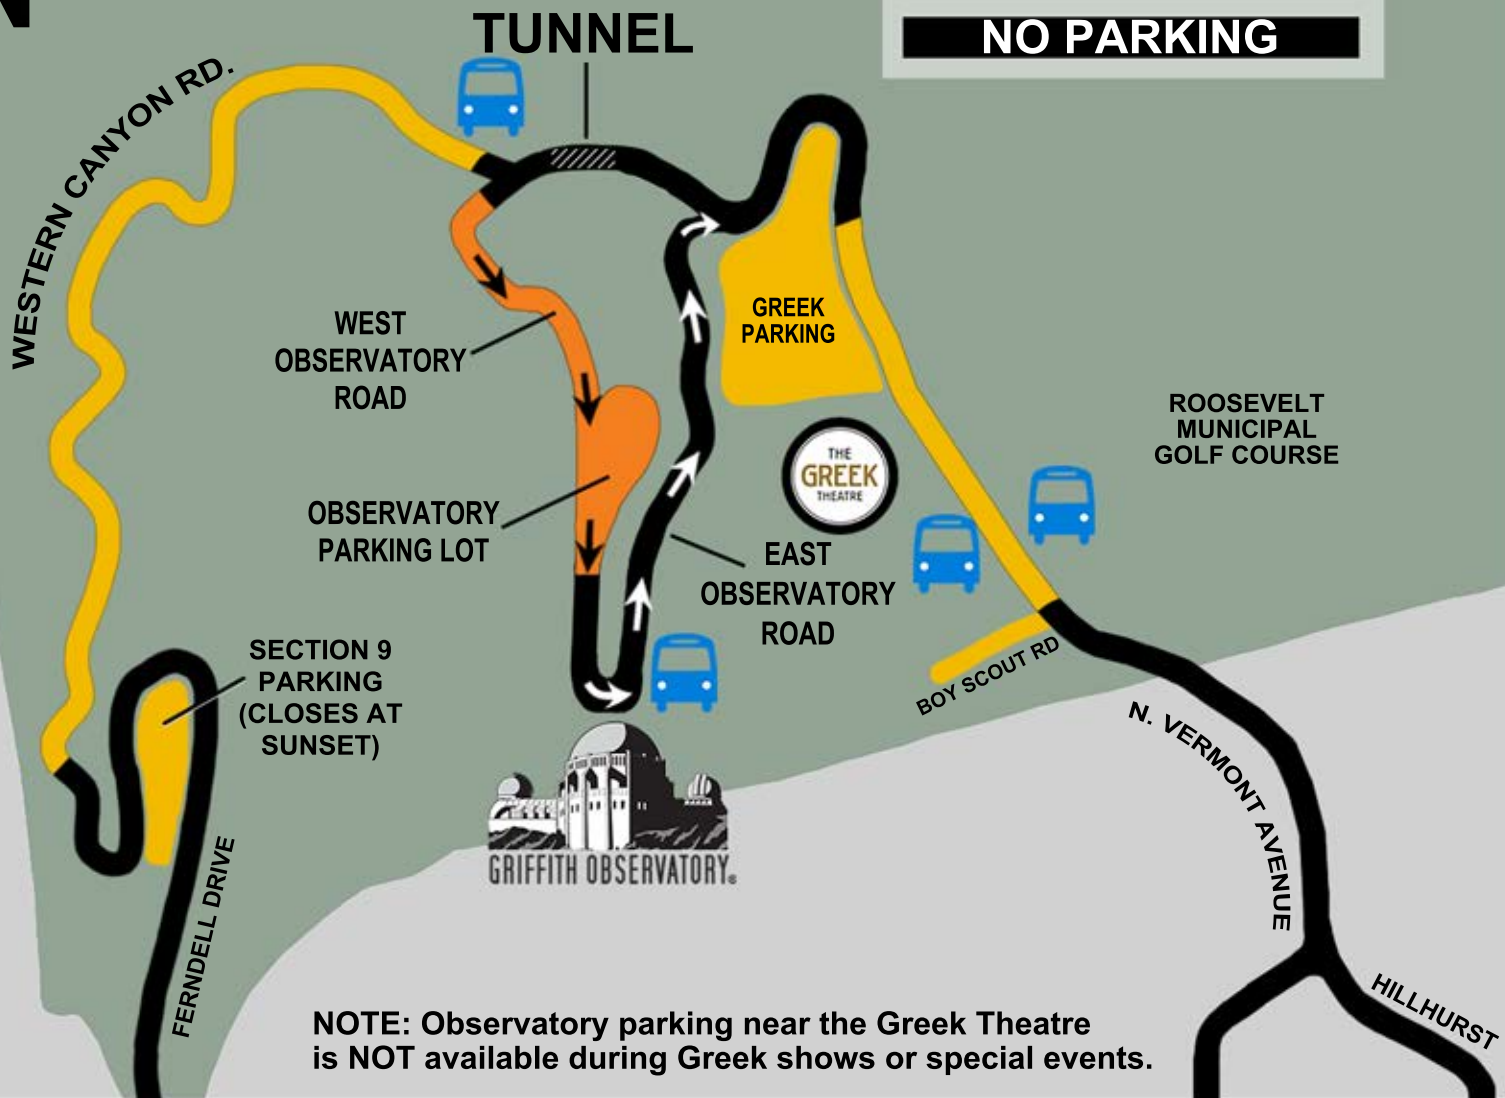

GRIFFITH OBSERVATORY PARKING

FREE PARKING

PAID PARKING

NO PARKING

SECTION 9
PARKING
(CLOSES AT
SUNSET)

NOTE: Observatory parking near the Greek Theatre is NOT available during Greek shows or special events.