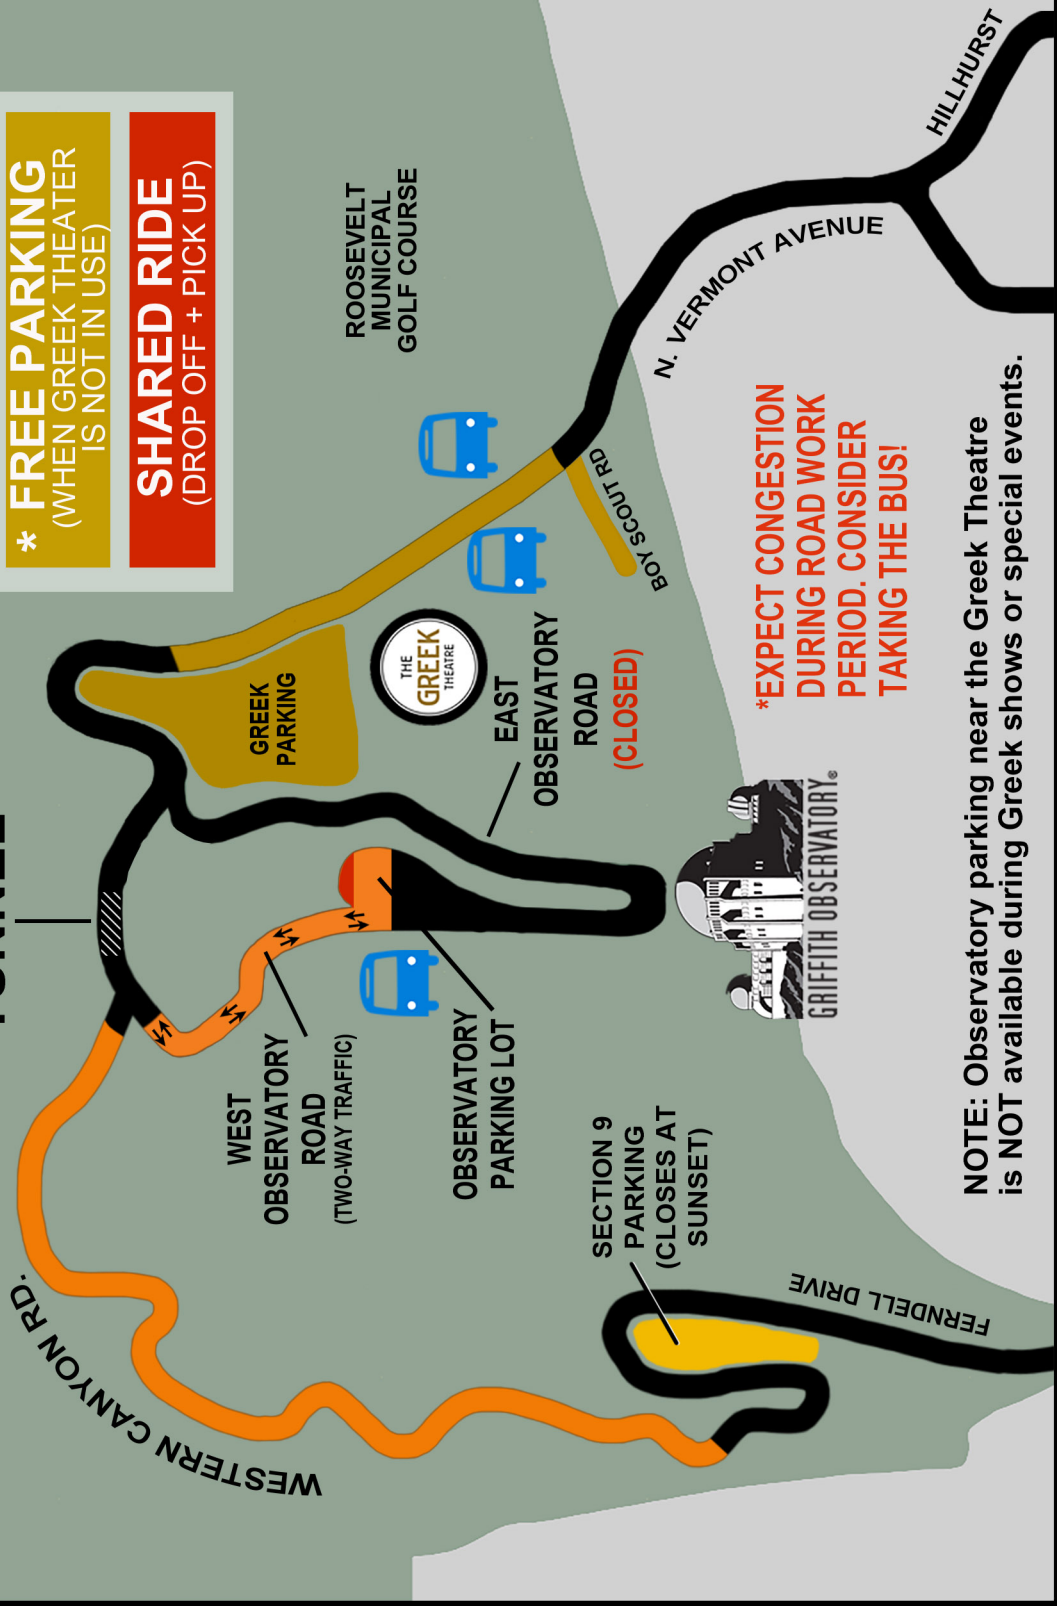

GRIFFITH OBSERVATORY PARKING
DURING ROAD WORK (FEB 25-MAR 29)

- NO PARKING**
- PAID PARKING**
- FREE PARKING**
- * FREE PARKING**
(WHEN GREEK THEATER IS NOT IN USE)
- SHARED RIDE**
(DROP OFF + PICK UP)

TUNNEL

***EXPECT CONGESTION DURING ROAD WORK PERIOD. CONSIDER TAKING THE BUS!**

NOTE: Observatory parking near the Greek Theatre is NOT available during Greek shows or special events.