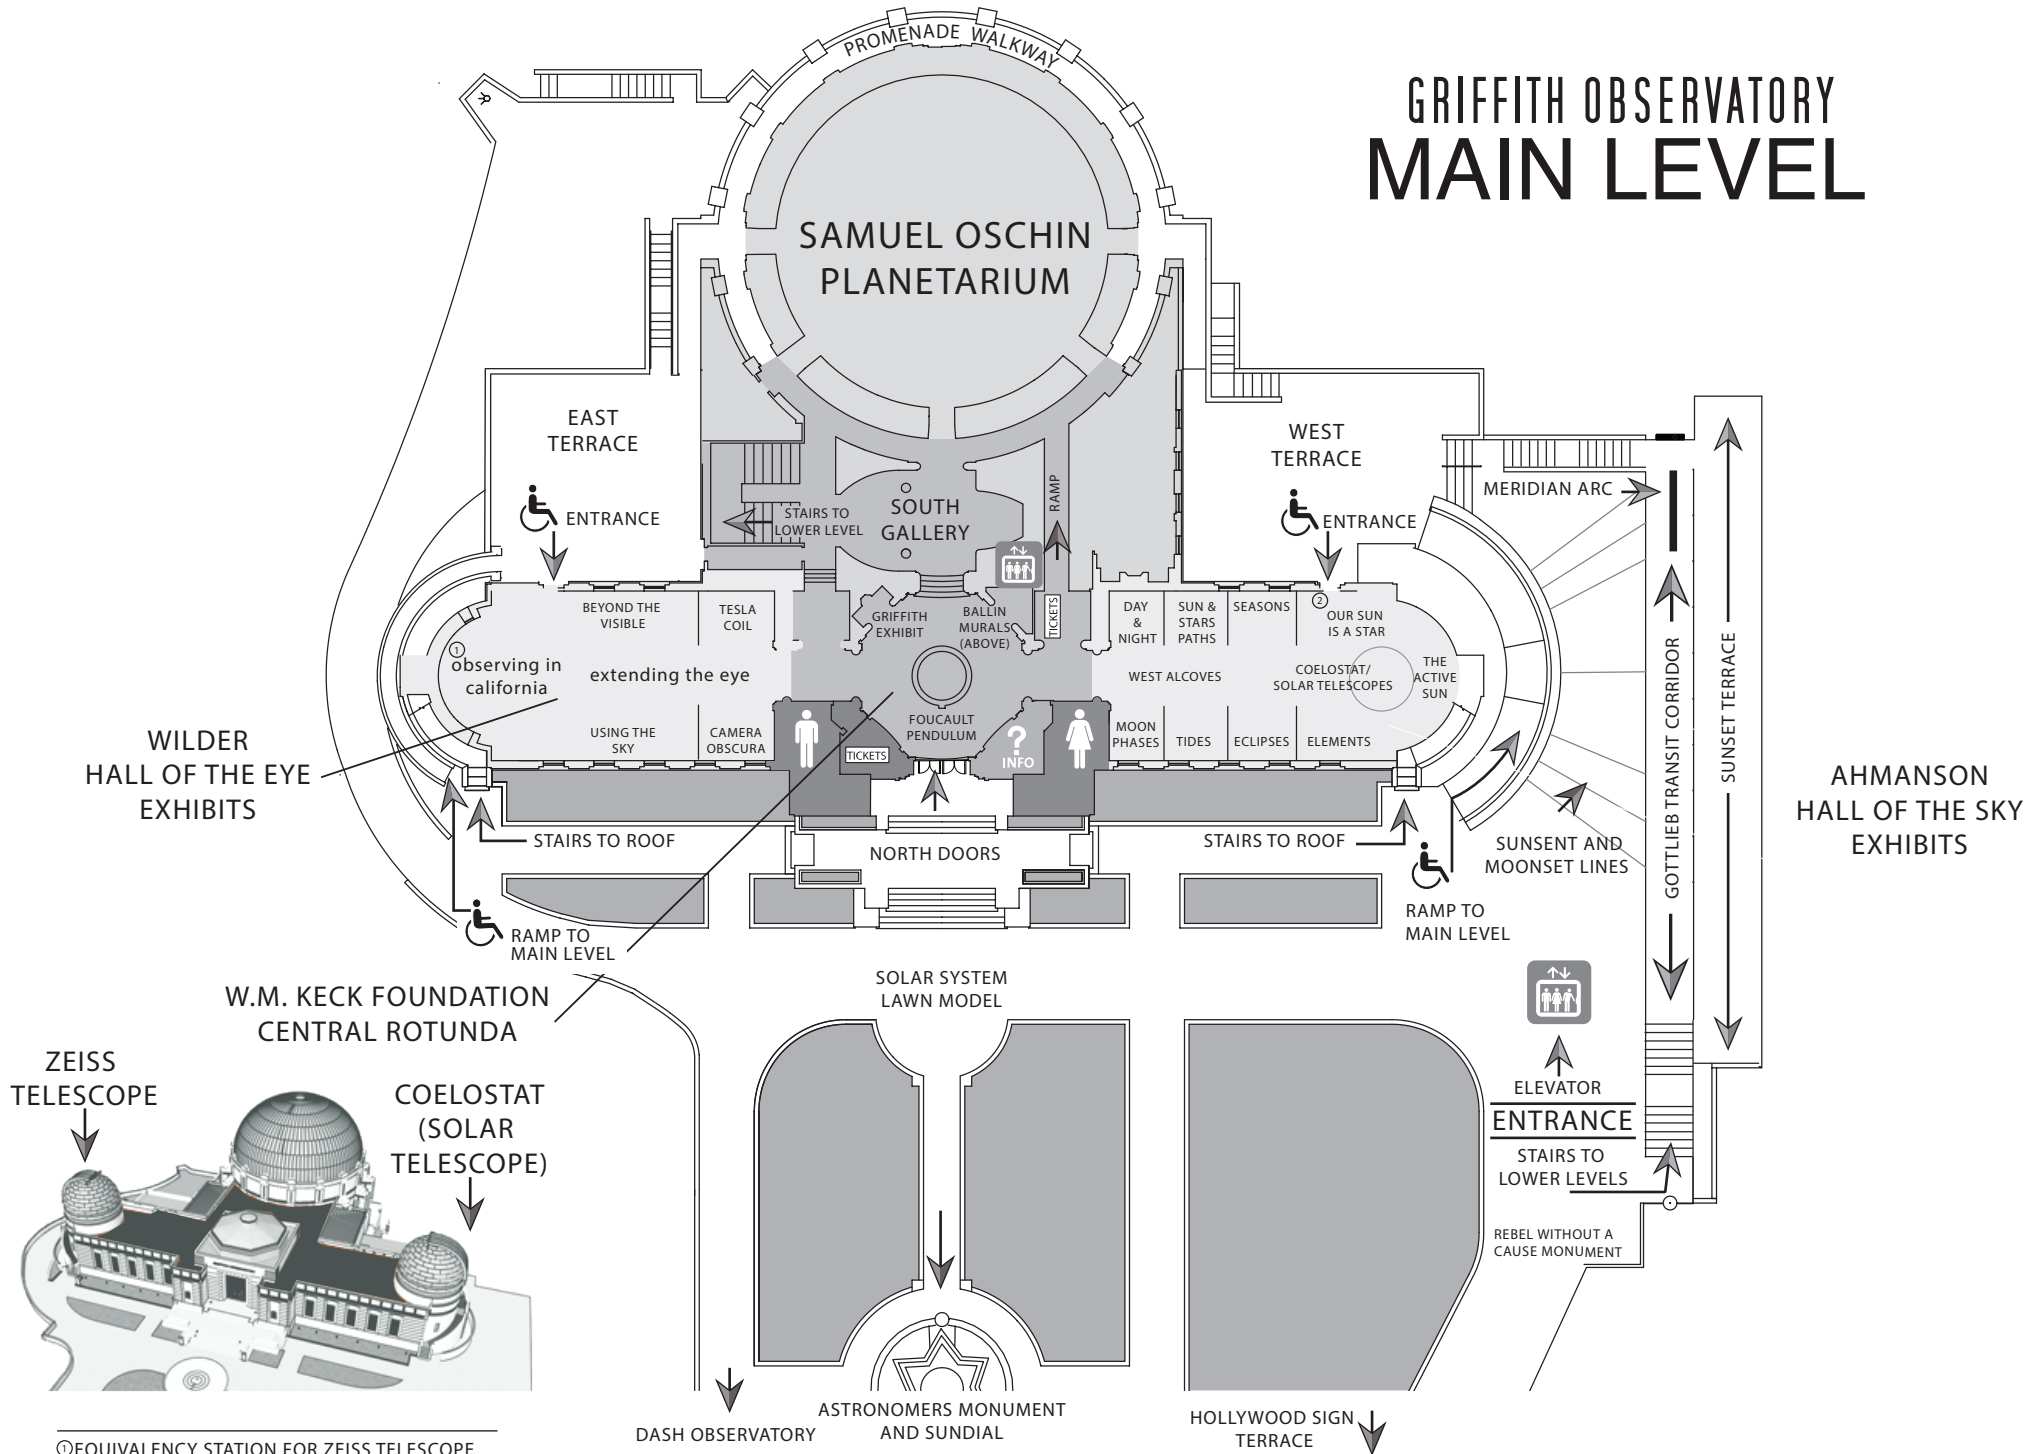

# GRIFFITH OBSERVATORY MAIN LEVEL

⊙EQUIVALENCY STATION FOR ZEISS TELESCOPE  
 ⊙EQUIVALENCY STATION FOR SOLAR TELESCOPE

# GRIFFITH OBSERVATORY LOWER LEVELS