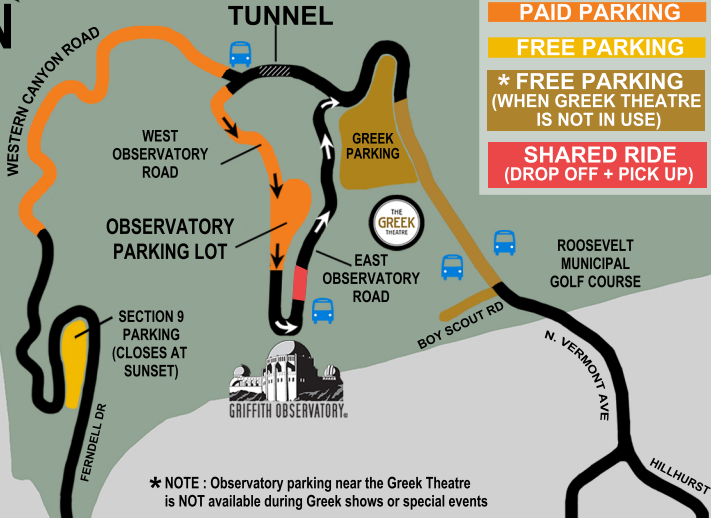

# GRIFFITH OBSERVATORY PARKING

(as of August 7)

<b>NO PARKING</b>
<b>PAID PARKING</b>
<b>FREE PARKING</b>
<b>* FREE PARKING (WHEN GREEK THEATRE IS NOT IN USE)</b>
<b>SHARED RIDE (DROP OFF + PICK UP)</b>

\* NOTE : Observatory parking near the Greek Theatre is NOT available during Greek shows or special events